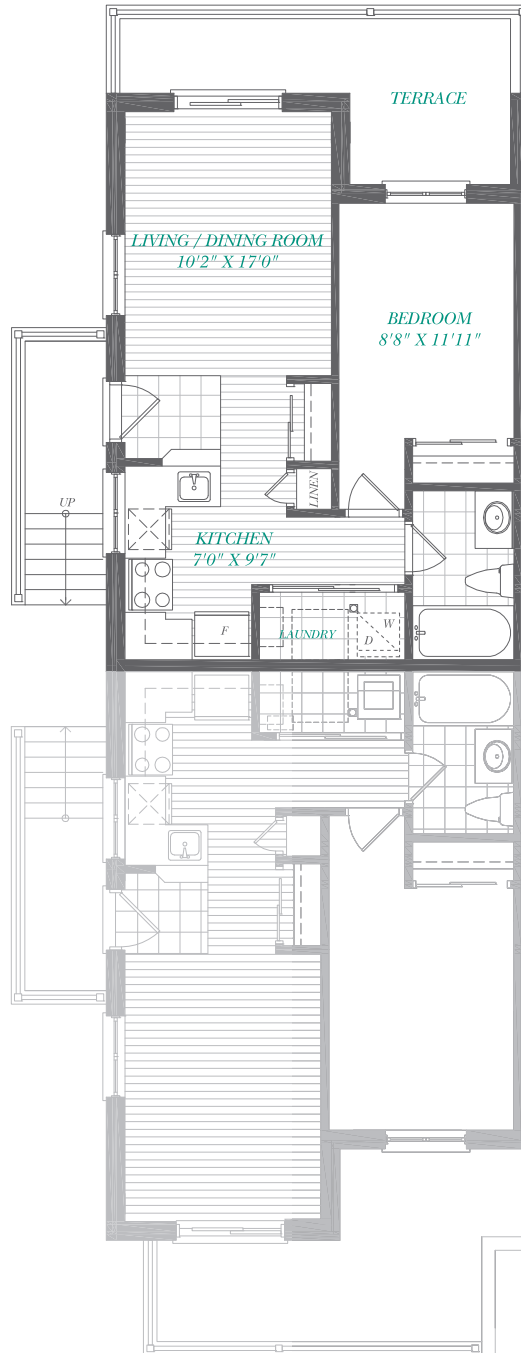

THE TOWN COLLECTION ~ TOWN SUITES

Pond

542 SQ.FT.

GARDEN LEVEL
END UNIT

Model E1B