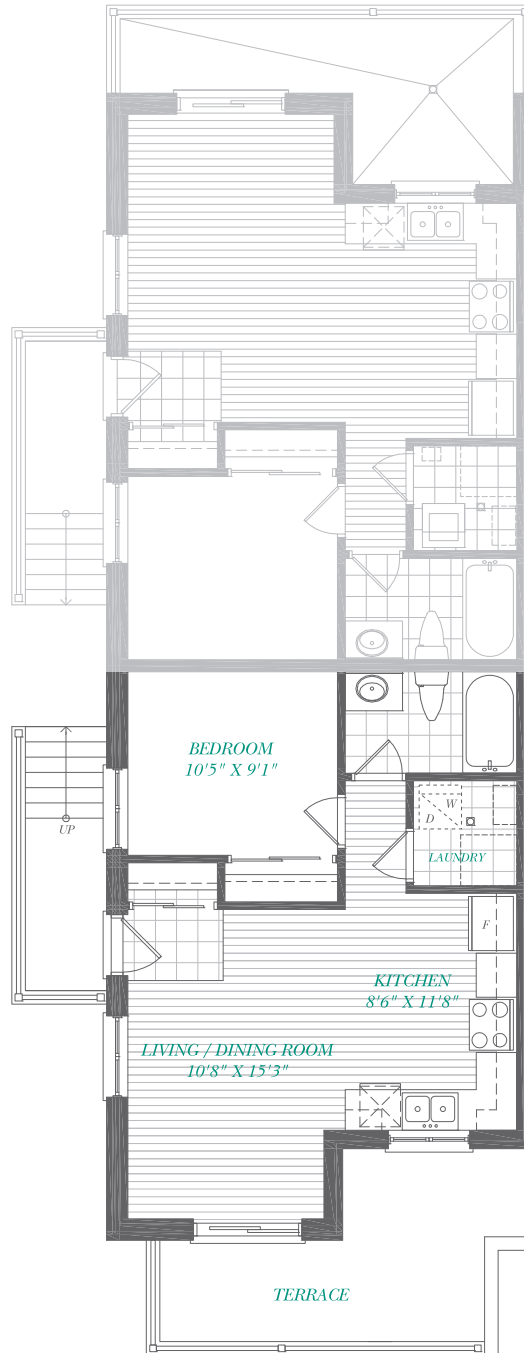

THE TOWN COLLECTION ~ TOWN SUITES

Canal

542 SQ.FT.

GARDEN LEVEL
END UNIT

Model E2