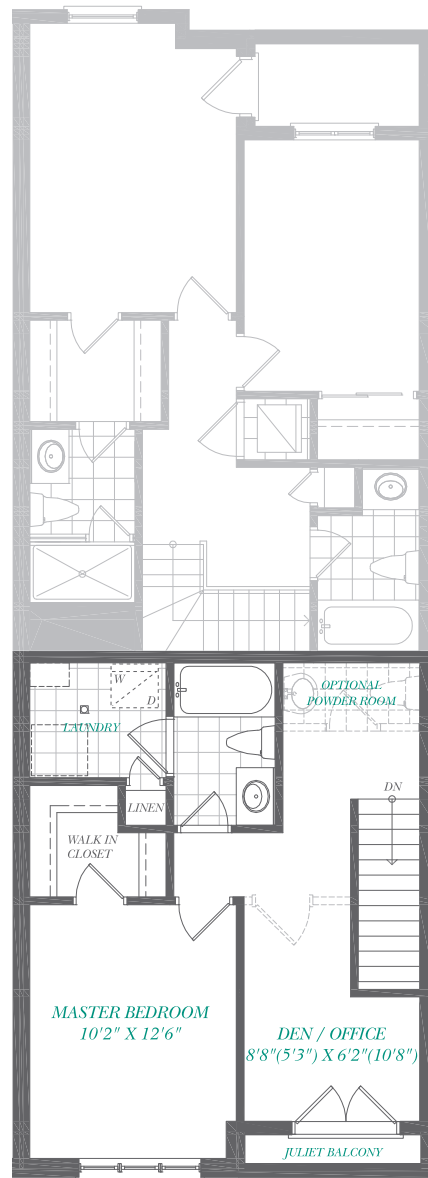

THE TOWN COLLECTION ~ TOWN SUITES

Harbour

898 SQ.FT.

SECOND FLOOR

THIRD FLOOR
1 BEDROOM + DEN

Model S3